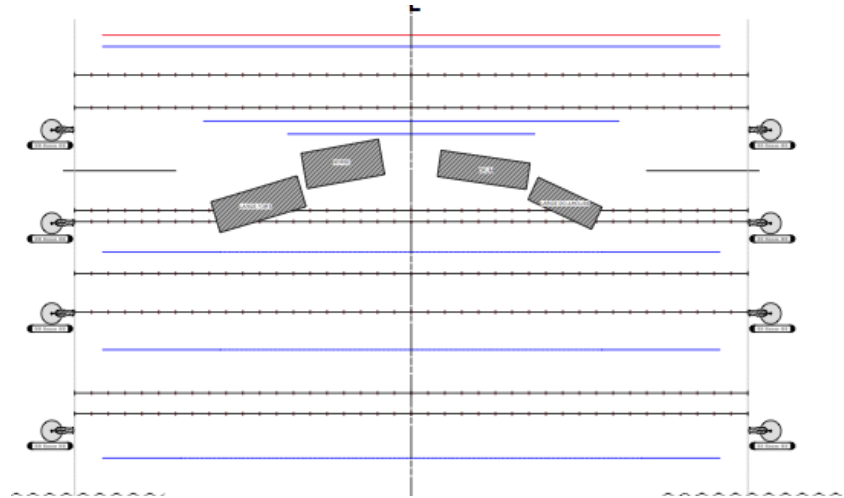

TIME	CUE	WHERE	ITEM	MOVEMENT	CALL	PERSONELL	NOTES	SPIKE
19:00		SL	Catch: Walnuts	OFF	Maid Exits	Veronica	Wing 1	
		SL	Hand Off: 6 Tray Glass	ON	W/ Catch of Walnuts	Tori	Wing 1	
24.33		SL	Catch: Toys from Kids	OFF	Kids Exit	Tori	Wing 1: Use Blue Tub	
26:00		SL	Break Off Escape Stairs	OFF	SM	Mike M., Veronica	Wing 3	

27:00		SL	PLUG: Drum Light			Travis	Plug Light into Drum	
29:27	7	SL	Chair/Table Skid	OFF (Fast, Hand over Hand)	ASM	Mike M.	Wing 2	
		SL	Grand Stairs	OFF	ASM	Veronica, Tori	Wing 3