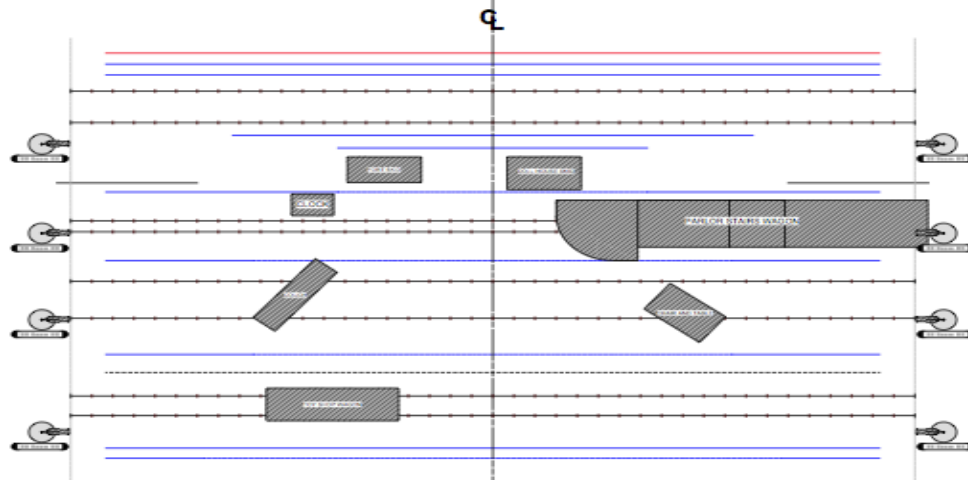

TIME	CUE	WHERE	ITEM	MOVEMENT	CALL	PERSONELL	NOTES	SPIKE
PRESHOW	Preset	Onstage	Dollhouse & Drum Skid (SL)			Tori	Check knots	Brown
			Chair/Table Skid			Mike M.	Check knots	Brown
			Grand Staircase			Veronica, Tori, Mike M.		Brown
			Escape Grand Staircase			Veronica, Tori, Mike M.	Attached to offstage side of Grand Staircase	
			Red Toy Bag			Veronica	US by present skids, in middle (8 dolls, 3 trumpits, 5 drums)	

ACT 1-PRESET

	1	SL	Curtain Page		SM	ASM	Wing 1	
--	---	----	--------------	--	----	-----	--------	--

TIME	CUE	WHERE	ITEM	MOVEMENT	CALL	PERSONELL	NOTES	SPIKE
PLACES [Act 1]								
ACT 1								
4:42	3	SL	Clara Bed	ON (Fast)	SM	Veronica, Travis	Wing 1	Blue
		SL	Page Scrim	ON	Bed In	Mike M.	Wing 1	